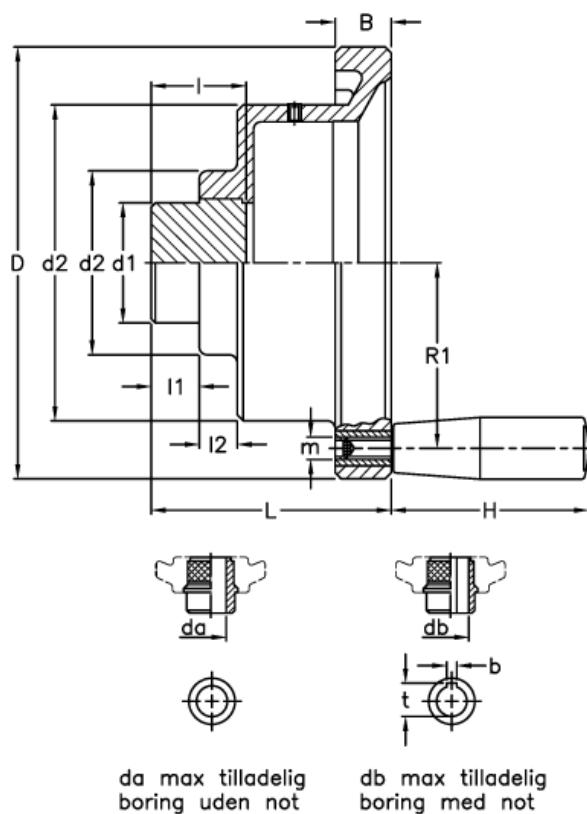

Article number: 2307030911

Description: E+G Solid handwheel  
VDC.160-GXX5+I

## Measures

b = 8	H = 80
B = 18	l = 34
D = 160	L = 71
d1 = 36	l1 = 14
d2 = 53	l2 = 11.0
d3 = 123	m = M8
da = 31	R1 = 68.0
db = 25	t = 28.3